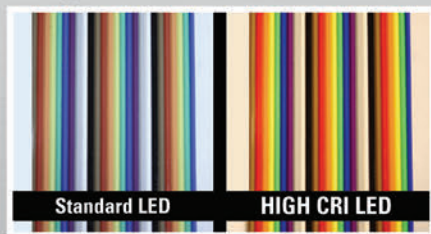

LightStar™ 220

	Lumens	Runtime
HIGH	220	3.5h
LOW	100	26h
BATTERY	2x1.5V AA Alkaline	

LightStar™ 300

	Lumens	Runtime
HIGH	300	3h
MEDIUM	100	24h
BATTERY	2x1.5V AA Alkaline	

COLOR OPTIONS

LightStar TruColor®

	Lumens	Runtime
HIGH	185	3h
MEDIUM	75	24h
BATTERY	2x1.5V AA Alkaline	
HIGH CRI*	(see below)	

*High CRI - With TerraLUX® TruColor® Technology

TerraLUX uses the best LED light sources. That means when you need true color representation, there's a high CRI (Color Rendering Index) light available from TerraLUX.