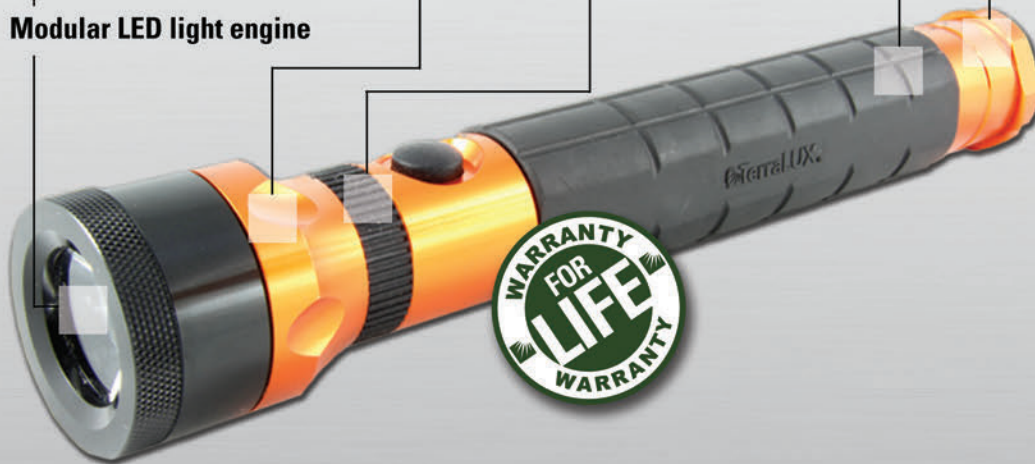

Modular LED light engine

InfiniStar® CR

	Lumens	Runtime
HIGH	300	2+h
BATTERY	3000 mAh 3.6V Ni-MH	
COLOR OPTIONS