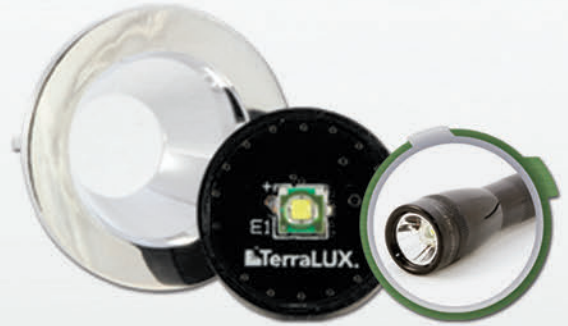

TerraLUX® is not affiliated with Streamlight, Inc., which owns the STREAMLIGHT® trademark, and the "STINGER®" and "SL®" lines of trademarks. Streamlight Inc.'s trademarks are used here only to identify the flashlights with which TerraLUX® intends its products to work. TerraLUX's products are not made, endorsed, or sponsored by Streamlight, Inc.

TerraLUX LED Conversion Kits for Maglite®

MiniStar™ 31MR-EX

	Lumens	Runtime
HIGH	1000	2h
MEDIUM	500	6h
LOW	<100	37h
MODE	Single or Tri-Mode	

Upgrades:
Maglite MagCharger®

MiniStar™ 31M-EX

	Lumens	Runtime
HIGH	1000	2h
MEDIUM	500	6h
LOW	<100	37h
MODE	Single or Tri-Mode	

Upgrades:
4-6 cell MagCharger®

MiniStar™ 2®-EX

	Lumens	Runtime
HIGH	140	4h
MODE	Single	

Upgrades:
Maglite MiniMag®

MiniStar™ 5

	Lumens	Runtime
HIGH	140	33h
MODE	Single	

Upgrades:
4-6 cell Maglite®

MiniStar™ 5B