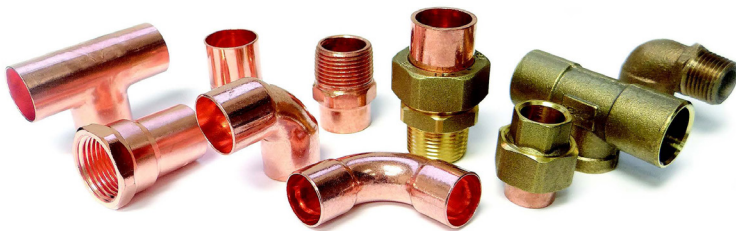

Your Single Source Solution

U.S. OPERATING COMPANY OF HAILIANG

JMF Copper Fittings

JMF Company provides the highest quality wrought, cast and DWV fittings in the world. We offer a full line of both standard and long radius fittings to support commercial, residential and industrial applications. JMF fittings are preferred by plumbing, HVAC and refrigeration professionals that demand the industry's best quality, appearance, selection and fill rates. Visit our pricing page at www.jmfcompany.com to view detailed product information on JMF copper fittings.

SYMBOLS

FIP: Female Iron Pipe Thread

MIP: Male Iron Pipe Thread

FTG: Fitting end made to receive copper fitting

C: Copper end made to receive copper tube in diameter

STANDARDS & SPECIFICATIONS

- **ASME B16.22:** Wrot Copper and Copper Alloy Solder Joint Pressure Fittings
- **MSS SP-104:** Wrot Copper Solder Joint Pressure Fittings
- **ASME B16.29:** Wrot Copper and Wrot Copper Alloy Solder Joint Drainage Fittings
- **ASME/ANSI B16.18:** Cast Copper Alloy Solder Joint Pressure Fittings
- **ASME/ANSI B16.23:** Cast Copper Alloy Solder Joint Drainage Fittings
- **ASME/ANSI B16.26:** Cast Copper Alloy Fittings for Flared Copper Tube
- **NSF/ANSI 61-G:** Drinking Water System Components
- **MSS SP-106:** Class 150-Cast Copper Flanges shall meet the requirements of MSS SP-106 and/or Federal Specification WW-F-406 ASME B16.24.
- **MSS SP - 109:** Welded Fabricated Copper Solder Joint Pressure Fittings
- **MSS SP - 123:** Threaded and Solder Joint Copper Unions

MATERIALS

- **ASTM B75 Alloy C12200:** Standard Specification for Seamless Round Copper Tube for general engineering applications pressure fittings

FEATURED ITEMS

- Elbows
- Couplings
- Unions
- Bushings
- Plugs
- Bends
- Tees
- Adapters